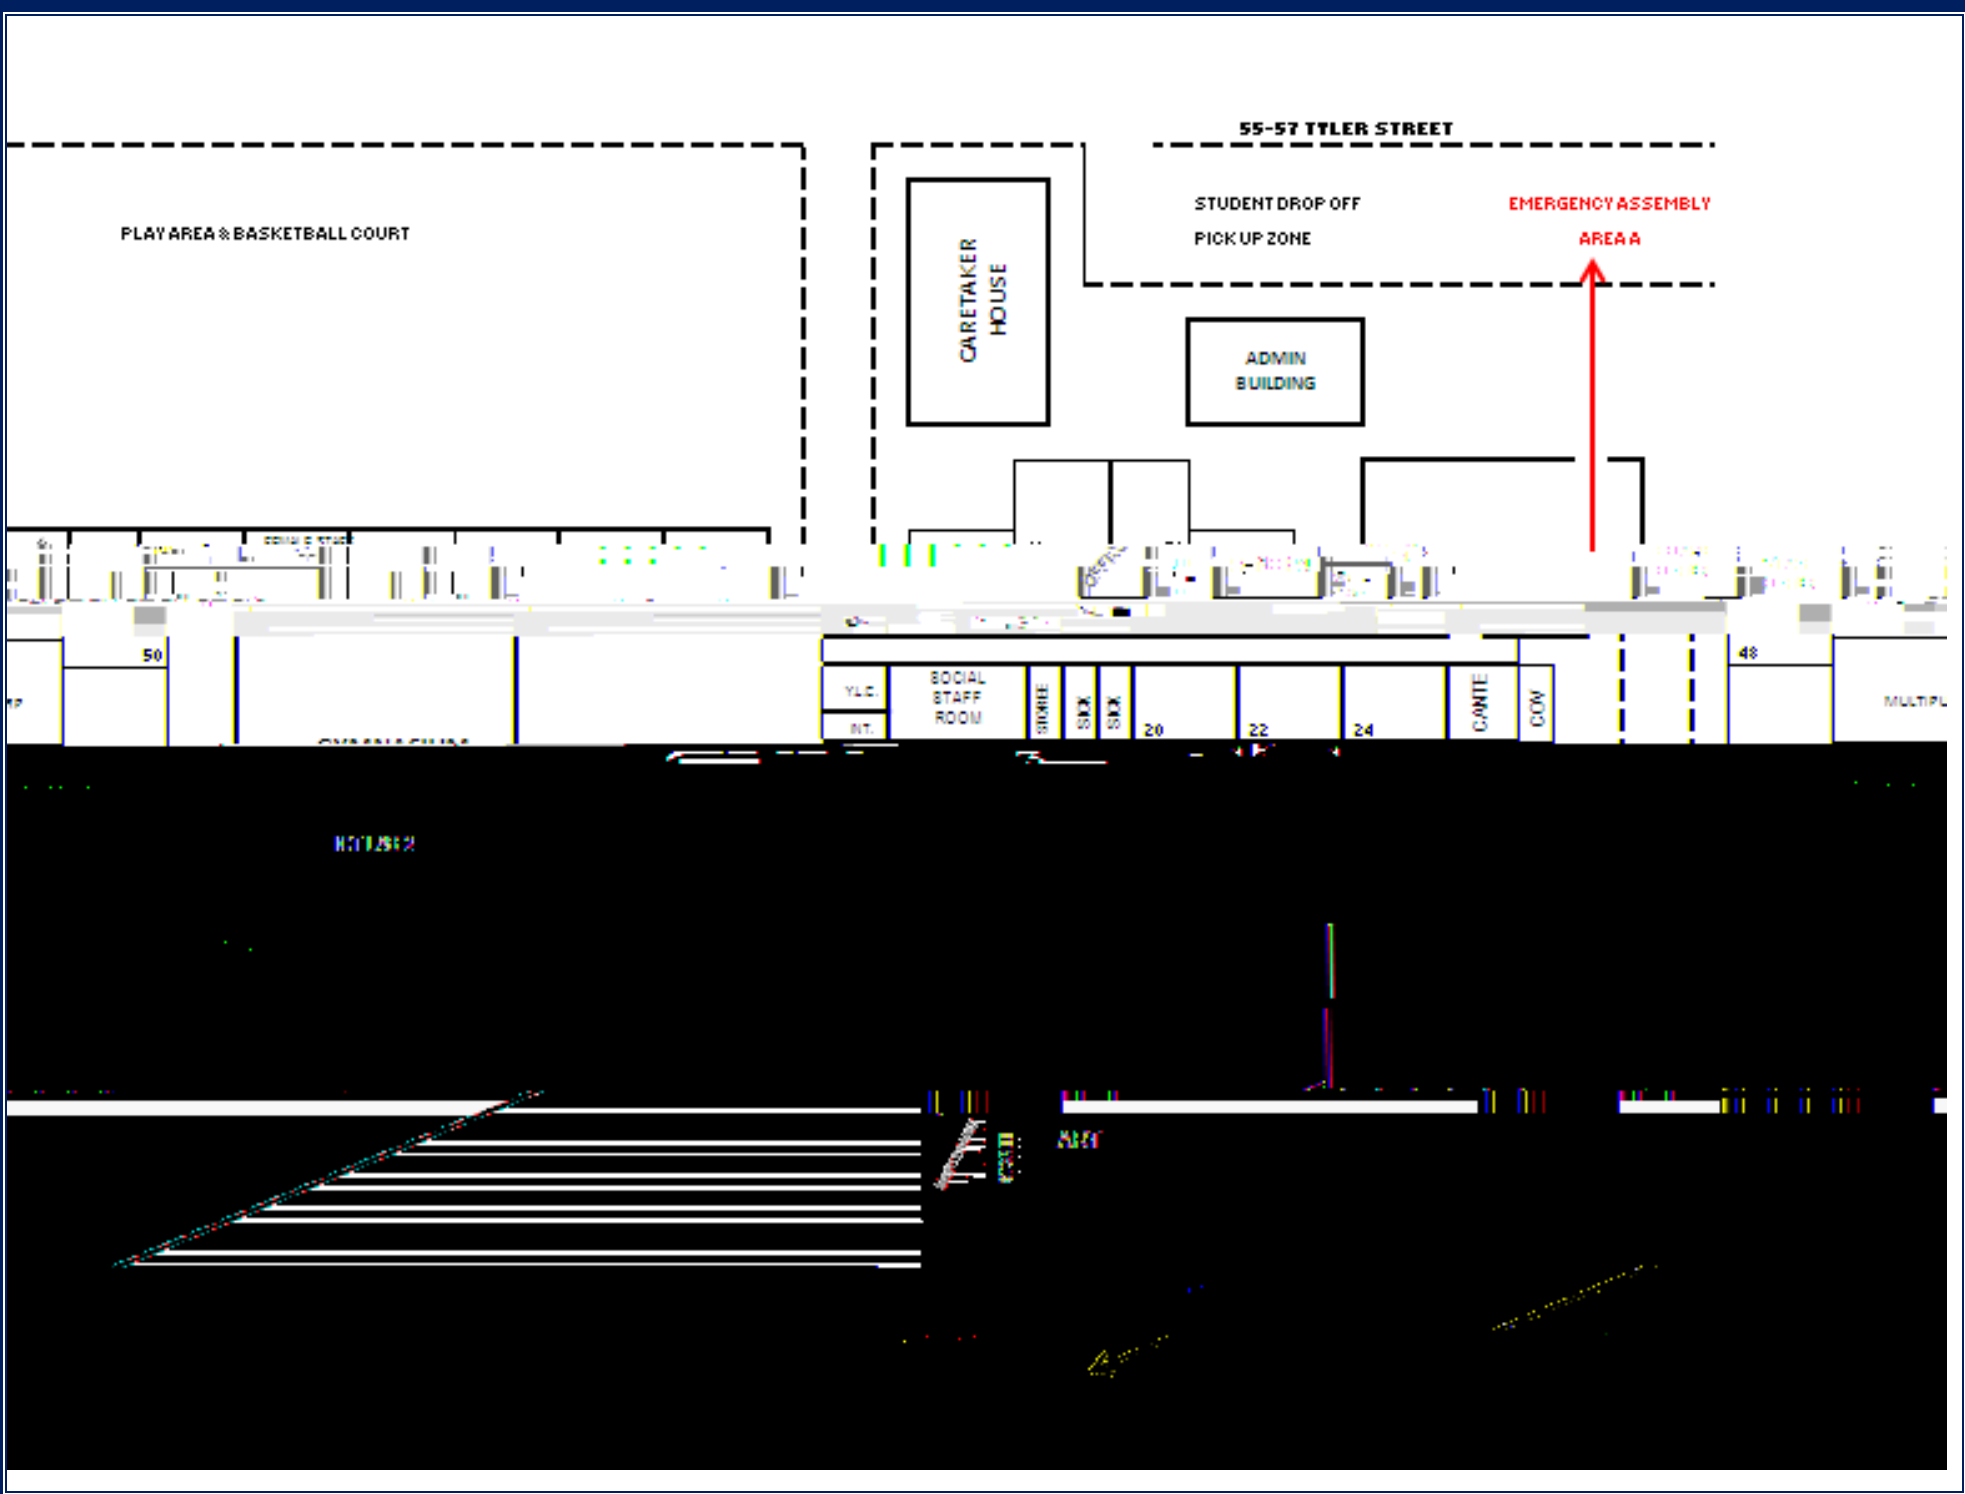

E

**EMERGENCY
ACTION FOR
VCE EXAMINATION
CENTRE**

55-57 TYLER STREET

PLAY AREA BASKETBALL COURT

CARETAKER HOUSE

STUDENT DROP OFF PICK UP ZONE

EMERGENCY ASSEMBLY AREA

ADMIN BUILDING

50

YLC
BT

SOCIAL STAFF ROOM

BOILER

SEX

SEX

20

22

24

CANTINE

COW

48

MULTIPL

NOTES

ART